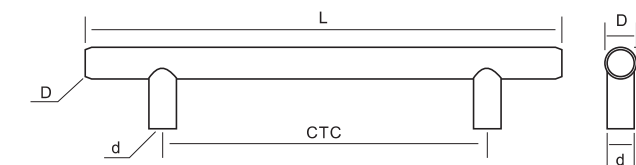

**200101**  
Solid Steel

Custom made CTCs, overall lengths & heights are available

Dia. of Bar (mm)	Dia. of Feet (mm)	Height(mm)	CTC(mm)	L(mm)
D=10,12	d=8,10	H=32,35	64	124
			96	156
			128	188
			160	220
			192	272
			224	304
			256	336
			288	368
			320	400